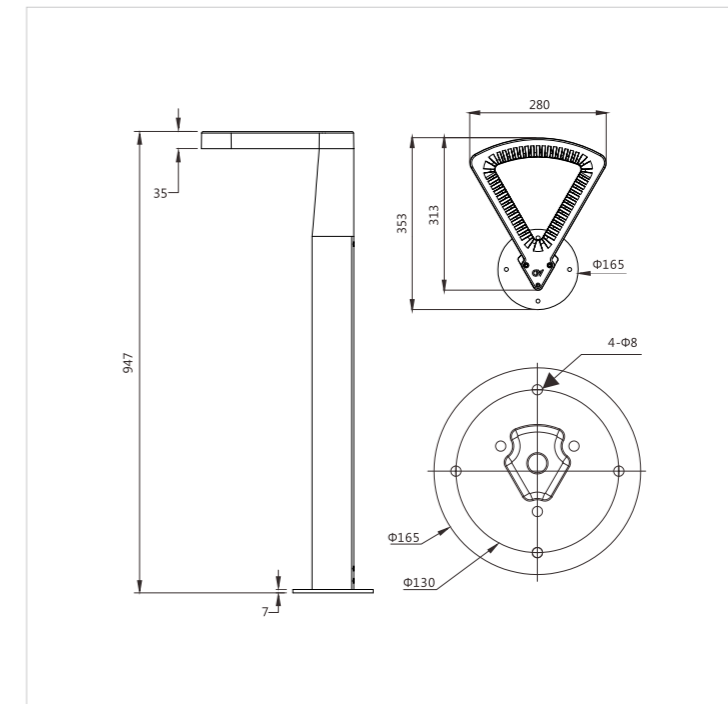

迪娜 LED 多功能灯，是与西班牙设计师合作研发的景观照明产品外观独特，造型美观独特的三角形镂空结构设计，虚实结合，散热结构与光源一体化设计，能有效解决 LED 散热问题，发光的几何形状同时营造出特有的景观线条。灯具设计出光均匀柔和，采用泛光照明，解决了使用透镜造成的亮点效果。根据不同的使用环境，可采用不同的高度，使用不同的颜色出光罩。该产品安装维护简单方便，电器外置于灯臂内，一切的设计更具人性化。

Versatile and functional, DENE bollard can be installed on both modern and architectural landscapes.
A single triangular part with a hole in the middle emits light linearly and directly, while the layout with six parts forms an illuminated circle that adds new patterns to the ground.
Light is ideal for areas where subtle light is needed. Great for a controlled pathway which allows you to see without bright light that may disturb, and helps to reduce the risk of injury.
DENE's careful design is compact and in direct contact with the LEDs, allowing for greater heat dissipation, which in turn extends the lifetime of the fittings and reduces maintenance costs.

防护等级 IP Rating IP 65
输入电压 Input Voltage AC100-240V/DC24V
显色性 Color rendering Ra>80
灯体材料 Housing material 压铸铝 (Die cast aluminum)
透光罩 Diffuser 透明
光源品牌 Lamp Brand OSRAM/CREE/PHILIPS
环境温度 Operating Temperature -10°C~+45°C
防撞等级 IK 7
电源 Power supply 内置 Built in

Code	Lamp	尺寸 size
207011.012	12W 3000K/4500K/6000K	330x280