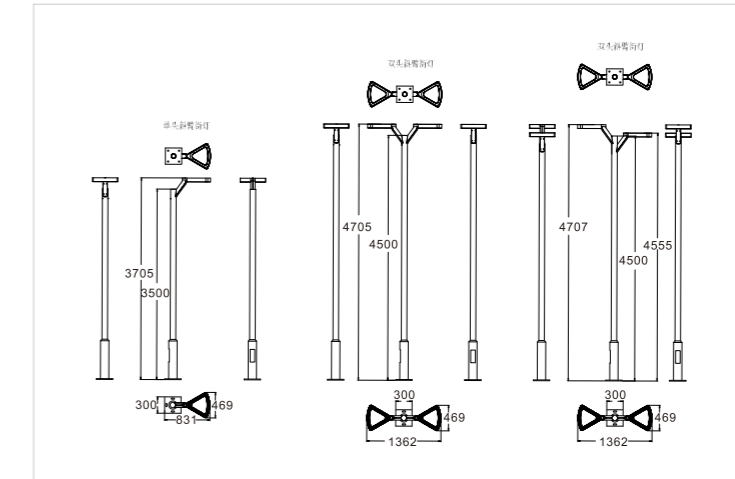

防护等级 IP Rating IP 65
输入电压 Input Voltage AC100-240V/DC24V
显色性 Color rendering Ra>80
灯体材料 Housing material 压铸铝 (Die cast aluminum)
透光罩 Diffuser 透明
光源品牌 Lamp Brand OSRAM/CREE/PHILIPS
环境温度 Operating Temperature -10°C~+45°C
防撞等级 IK 7
电源 Power supply Remote

Code	Lamp		
单头	214041.036	36W	3000K/4500K/6000K
双头	214041.072	72W	3000K/4500K/6000K
三头	214042.108	108W	3000K/4500K/6000K
四头	214042.144	144W	3000K/4500K/6000K
五头	214043.180	180W	3000K/4500K/6000K
六头	214043.216	216W	3000K/4500K/6000K