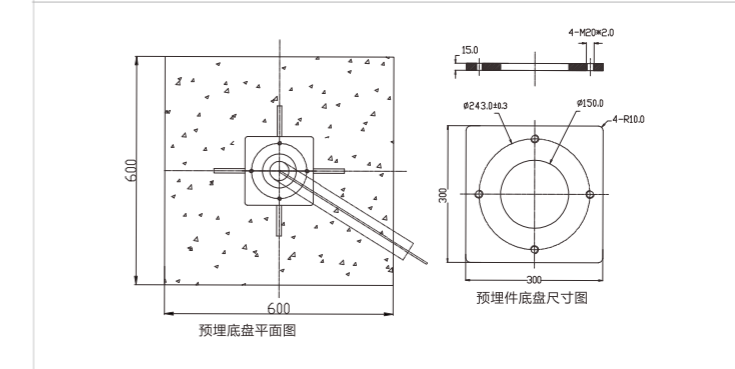

防护等级 IP Rating IP 65
输入电压 Input Voltage AC100-240V/DC24V
显色性 Color rendering Ra>80
灯体材料 Housing material 压铸铝 (Die cast aluminum)
透光罩 Diffuser 透明
光源品牌 Lamp Brand OSRAM/CREE/PHILIPS
环境温度 Operating Temperature -10°C~+45°C
防撞等级 IK 7
电源 Power supply Remote

Code	Lamp		
单头	214041.036	36W	3000K/4500K/6000K
双头	214041.072	72W	3000K/4500K/6000K
三头	214042.108	108W	3000K/4500K/6000K
四头	214042.144	144W	3000K/4500K/6000K
五头	214043.180	180W	3000K/4500K/6000K
六头	214043.216	216W	3000K/4500K/6000K