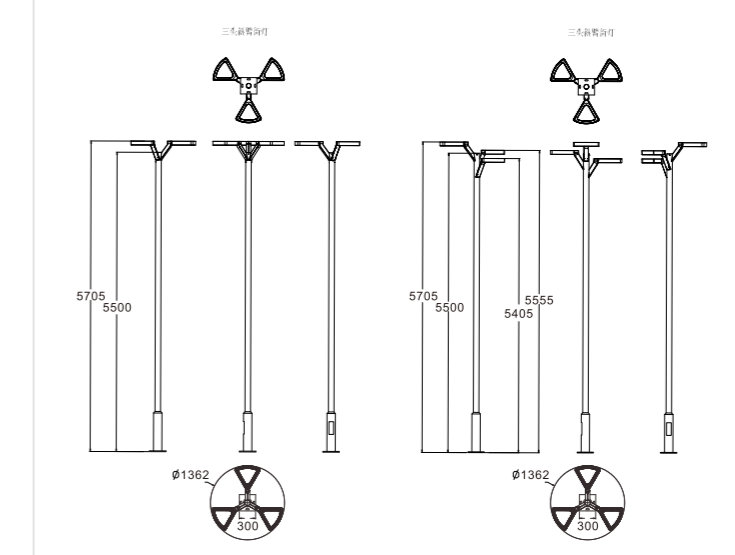

防护等级 IP Rating IP 65
输入电压 Input Voltage AC100-240V/DC24V
显色性 Color rendering Ra>80
灯体材料 Housing material 压铸铝 (Die cast aluminum)
透光罩 Diffuser 透明
光源品牌 Lamp Brand OSRAM/CREE/PHILIPS
环境温度 Operating Temperature -10°C~+45°C
防撞等级 IK 7
电源 Power supply Remote

Code	Lamp		
单头	214041.036	36W	3000K/4500K/6000K
双头	214041.072	72W	3000K/4500K/6000K
三头	214042.108	108W	3000K/4500K/6000K
四头	214042.144	144W	3000K/4500K/6000K
五头	214043.180	180W	3000K/4500K/6000K
六头	214043.216	216W	3000K/4500K/6000K