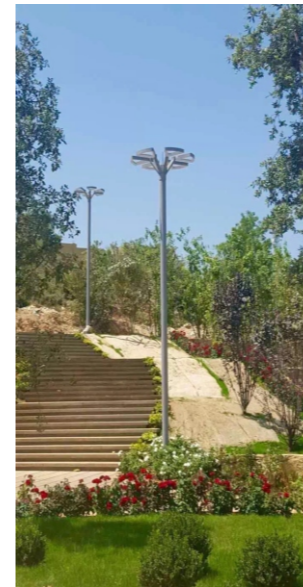

迪娜 LED 多功能灯,是与西班牙设计师合作研发的景观照明产品外观独特,造形美观独特的三角形镂空结构设计,虚实结合,散热结构与光源一体化设计,能有效解决 LED 散热问题,发光的几何形状同时营造出特有的景观线条。灯具设计出光均匀柔和,采用泛光照明,解决了使用透镜造成的亮点效果。根据不同的使用环境,可采用不同的高度,使用不同的颜色出光罩。该产品安装维护简单方便,电器外置于灯臂内,一切的设计更具人性化。

Deneb head with special arm, and then installed on standard round pole. Driver can be installed in the arm.

防护等级 IP Rating IP 65
输入电压 Input Voltage AC100-240V/DC24V
显色性 Color rendering Ra>80
灯体材料 Housing material 压铸铝 (Die cast aluminum)
透光罩 Diffuser 透明
光源品牌 Lamp Brand OSRAM/CREE/PHILIPS
环境温度 Operating Temperature -10°C~+45°C
防撞等级 IK 7
电源 Power supply Remote

Code	Lamp		
单头	214041.036	36W	3000K/4500K/6000K
双头	214041.072	72W	3000K/4500K/6000K
三头	214042.108	108W	3000K/4500K/6000K
四头	214042.144	144W	3000K/4500K/6000K
五头	214043.180	180W	3000K/4500K/6000K
六头	214043.216	216W	3000K/4500K/6000K