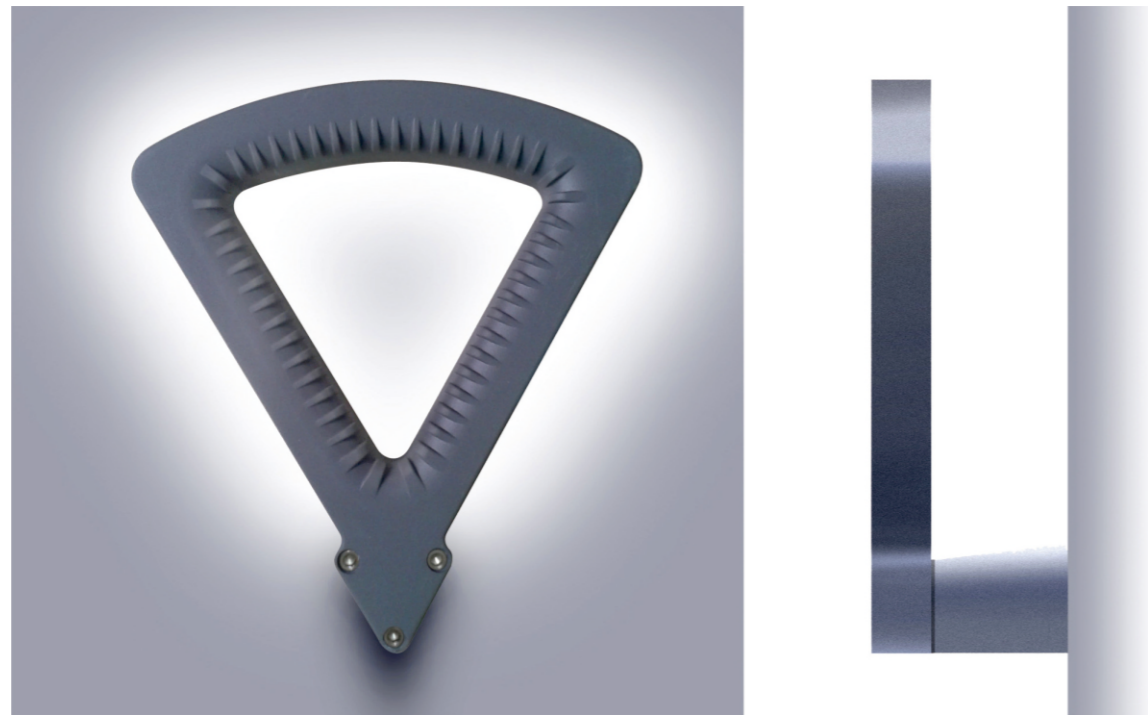

防护等级 IP Rating IP 65
输入电压 Input Voltage AC100-240V/DC24V
显色性 Color rendering Ra>80
灯体材料 Housing material 压铸铝 (Die cast aluminum)
透光罩 Diffuser 透明
光源品牌 Lamp Brand OSRAM/CREE/PHILIPS
环境温度 Operating Temperature -10°C~+45°C
防撞等级 IK 7
电源 Power supply 内置 Built in

Code	Lamp	尺寸 size
204036.012	12W 3000K/4500K/6000K	330x280

迪娜 LED 多功能灯, 是与西班牙设计师合作研发的景观照明产品外观独特, 造形美观。独特的三角形镂空结构设计, 虚实结合, 散热结构与光源一体化设计, 能有效解决 LED 散热问题, 发光的几何形状同时营造出特有的景观线条。灯具设计出光均匀柔和, 采用泛光照明, 解决了使用透镜造成的亮点效果。根据不同的使用环境, 可采用不同的高度, 使用不同的颜色出光罩。该产品安装维护简单方便, 电器外置于灯臂内, 一切的设计更具人性化。