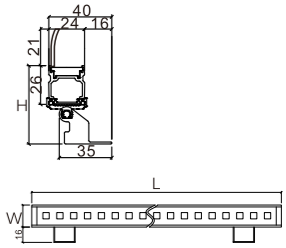

莱拉7小功率洗墙灯是一款简易的洗墙灯。适合50mm高度的矮立面洗墙用。可携带挡光板，并能做到无间断连接光影。防护等级达IP65。

LINELIGHT VII is suitable for 50mm height of facade wall washer using, It can achieve seamless connection of light and shadow. Protection class IP65.