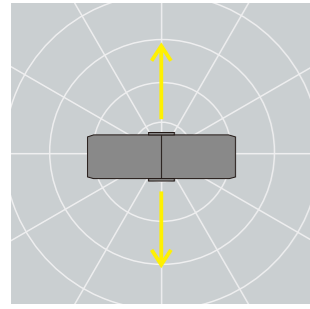

外角安装 external corner mounting
 内角安装 Internal corner mounting

3W LEDs, 50000 hours lifetime
 LED chip Osram.
 Flat spot lens or Column spot lens for controlling beam spread
 4 light directions, combined with while different LED beam angles, to achieve different lighting effects
 Die cast aluminum body construction, IP66.
 LEDs are integrated into column housings to enhance IP rating.
 Installed on the corner of the outside wall.
 It could draw the outline of the buiding.
 If lens changed to be flat glass, it also can be used as accent lighting.
 Suitable for facade & indoor square column lighting.

二头出光效果示意
 2 light directions

三头出光效果示意
 3 light directions

四头出光效果示意
 4 light directions

可根据设计需求自由组合 Can select below housings according to design requirement

仙娜-L XENA-L

Code	Windows	L1	L2	H1	H2
1620001.000	2	185	100	185	100