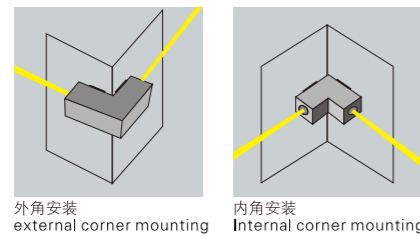

灯体材质为挤压铝。
 采用LED光源，每颗3W，灯具寿命50000小时，使用 Osram芯片。
 可选用平面透镜聚光或采用柱面透镜聚光拉伸光束角。
 最多可选择四个方向出光，同时可选择不同角度光源，达到不同的照射效果。
 防护等级为IP66。
 光源安装于灯套中，防水性能增强。
 应用于其灯具嵌于外墙转角处，能够勾勒出建筑的外轮廓，水平出光的透镜换成平面玻璃可以用作重点照明。适用于建筑物外立面，室内方形柱体的安装等。

外角安装 external corner mounting
 内角安装 Internal corner mounting

3W LEDs, 50000 hours lifetime
 LED chip Osram.
 Flat spot lens or Column spot lens for controlling beam spread
 4 light directions, combined with while different LED beam angles, to achieve different lighting effects
 Die cast aluminum body construction, IP66.
 LEDs are integrated into column housings to enhance IP rating.
 Installed on the corner of the outside wall.
 It could draw the outline of the buiding.
 If lens changed to be flat glass, it also can be used as accent lighting.
 Suitable for facade & indoor square column lighting.

二头出光效果示意
 2 light directions

三头出光效果示意
 3 light directions

四头出光效果示意
 4 light directions

可根据设计需求自由组合 Can select below housings according to design requirement

仙娜-L XENA-L

Code	Windows	L1	L2	H1	H2
1620001.000	2	185	100	185	100