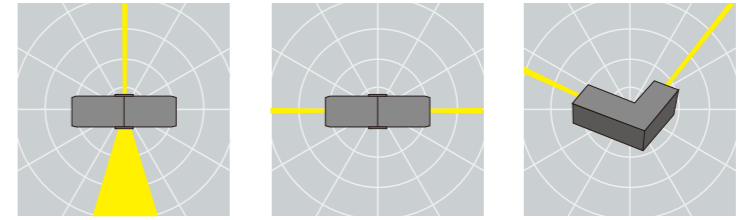

二头出光效果示意
2 light directions