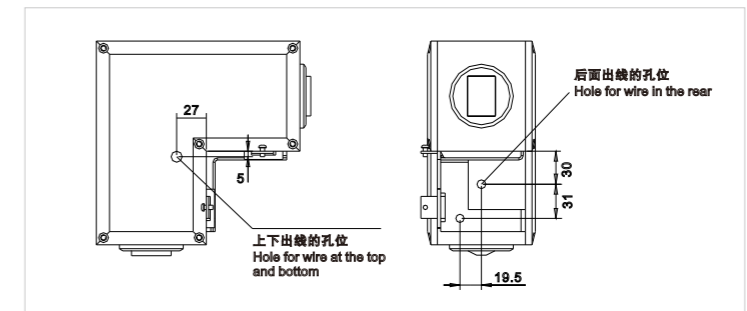

外角安装 external corner mounting
 内角安装 Internal corner mounting

3W LEDs, 50000 hours lifetime
 LED chip Osram.
 Flat spot lens or Column spot lens for controlling beam spread
 4 light directions, combined with while different LED beam angles, to achieve different lighting effects
 Die cast aluminum body construction, IP66.
 LEDs are integrated into column housings to enhance IP rating.
 Installed on the corner of the outside wall.
 It could draw the outline of the buiding.
 If lens changed to be flat glass, it also can be used as accent lighting.
 Suitable for facade & indoor square column lighting.

二头出光效果示意
 2 light directions

三头出光效果示意
 3 light directions

四头出光效果示意
 4 light directions

可根据设计需求自由组合 Can select below housings according to design requirement

仙娜-L XENA-L

Code	Windows	L1	L2	H1	H2
1620001.000	2	185	100	185	100