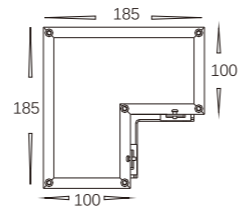

外角安装 external corner mounting
 内角安装 Internal corner mounting

3W LEDs, 50000 hours lifetime
 LED chip Osram.
 Flat spot lens or Column spot lens for controlling beam spread
 4 light directions, combined with while different LED beam angles, to achieve different lighting effects
 Die cast aluminum body construction, IP66.
 LEDs are integrated into column housings to enhance IP rating.
 Installed on the corner of the outside wall.
 It could draw the outline of the buiding.
 If lens changed to be flat glass, it also can be used as accent lighting.
 Suitable for facade & indoor square column lighting.

二头出光效果示意
 2 light directions

三头出光效果示意
 3 light directions

四头出光效果示意
 4 light directions

可根据设计需求自由组合 Can select below housings according to design requirement

仙娜-L XENA-L

Code	Windows	L1	L2	H1	H2
1620001.000	2	185	100	185	100