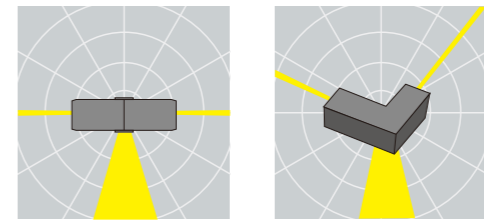

二头出光效果示意
2 light directions

三头出光效果示意
3 light directions