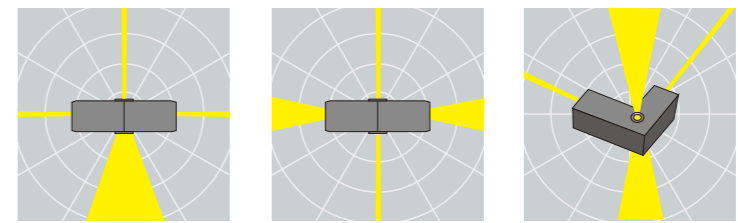

三头出光效果示意
3 light directions

四头出光效果示意
4 light directions

可根据设计需求自由组合 Can select below housings according to design requirement