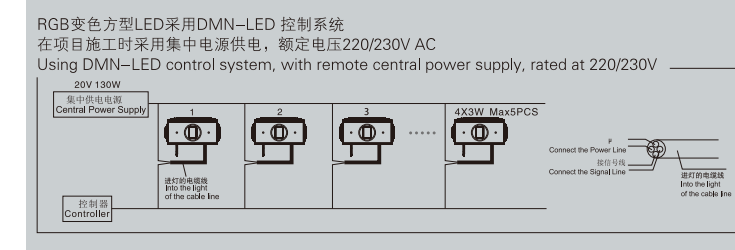

Single color or color mixing.
3W LEDs, 50000 hours lifetime.
LED chip Osram..
Flat spot lens or Column spot lens for controlling beam spread.
4 light directions, combined with while different LED beam angles, to achieve different lighting effects.
Die cast aluminum body construction, IP66.
LEDs are integrated into column housings to enhance IP rating.
Unique fixture: maximum 4 light directions & multiple colours.
Suitable for decoration & effect lighting of wall Of places like bar, bridge, corridor etc.

二头出光效果示意
2 light directions

三头出光效果示意
3 light directions

四头出光效果示意
4 light directions

可根据设计需求自由组合 Can select below housings according to design requirement

Code	Windows	L	W	H
1615001.000	2	170	170	88

Code	Lamp	Color Temperature
1621001.000	LED 3W	3000K/4000K/6000K