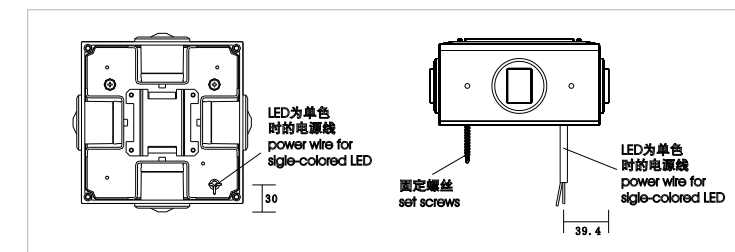

Single color or color mixing.
3W LEDs, 50000 hours lifetime.
LED chip Osram..
Flat spot lens or Column spot lens for controlling beam spread.
4 light directions, combined with while different LED beam angles, to achieve different lighting effects.
Die cast aluminum body construction, IP66.
LEDs are integrated into column housings to enhance IP rating.
Unique fixture: maximum 4 light directions & multiple colours.
Suitable for decoration & effect lighting of wall Of places like bar, bridge, corridor etc.

二头出光效果示意
2 light directions

三头出光效果示意
3 light directions

四头出光效果示意
4 light directions

可根据设计需求自由组合 Can select below housings according to design requirement

Code	Windows	L	W	H
1615001.000	2	170	170	88

Code	Lamp	Color Temperature
1621001.000	LED 3W	3000K/4000K/6000K