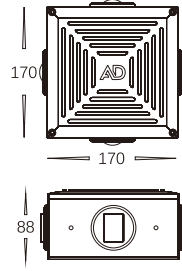

Single color or color mixing.
3W LEDs, 50000 hours lifetime.
LED chip Osram..
Flat spot lens or Column spot lens for controlling beam spread.
4 light directions, combined with while different LED beam angles, to achieve different lighting effects.
Die cast aluminum body construction, IP66.
LEDs are integrated into column housings to enhance IP rating.
Unique fixture: maximum 4 light directions & multiple colours.
Suitable for decoration & effect lighting of wall Of places like bar, bridge, corridor etc.

二头出光效果示意
2 light directions

三头出光效果示意
3 light directions

四头出光效果示意
4 light directions

可根据设计需求自由组合 Can select below housings according to design requirement

Code	Windows	L	W	H
1615001.000	2	170	170	88

Code	Lamp	Color Temperature
1621001.000	LED 3W	3000K/4000K/6000K