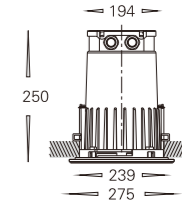

电器箱

8206007.000	8206008.000	8206009.000
35W HID	70W HID	150W HID
B	B	B

如分体电器箱安装于潮湿的环境，请采纳供应商的意见，选用防水电器箱体。