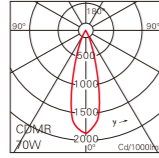

Code	Lamp	KG
1002004.000	HIT 35W	1.6
1002005.000	HIT 70W	1.6
8206007.000		
8206008.000		

电器箱

8206007.000	8206008.000
35W HID	70W HID
B	B

如分体电器箱安装于潮湿的环境，请采纳供应商的意见，选用防水电器箱体。