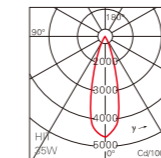

电器箱

8206007.000	8206008.000	8206009.000
35W HID	70W HID	150W HID
B	B	B

如分体电器箱安装于潮湿的环境，请采纳供应商的意见，选用防水电器箱体。