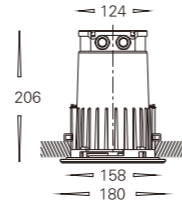

防护等级 IP Rating IP 65
 输入电压 Input Voltage AC220
 显色性 Color rendering Ra>80
 光源品牌 Lamp Brand OSRAM/PHILIPS/GE
 环境温度 Operating Temperature -20°C~+50°C
 面板材料 Cover 不锈钢 (Stainless steel)
 灯体材质 Housing material 压铸铝 (Die cast aluminum)
 灯体颜色 Finish color 皱纹黑(Wrinkles black)/皱纹银(Wrinkles grey)